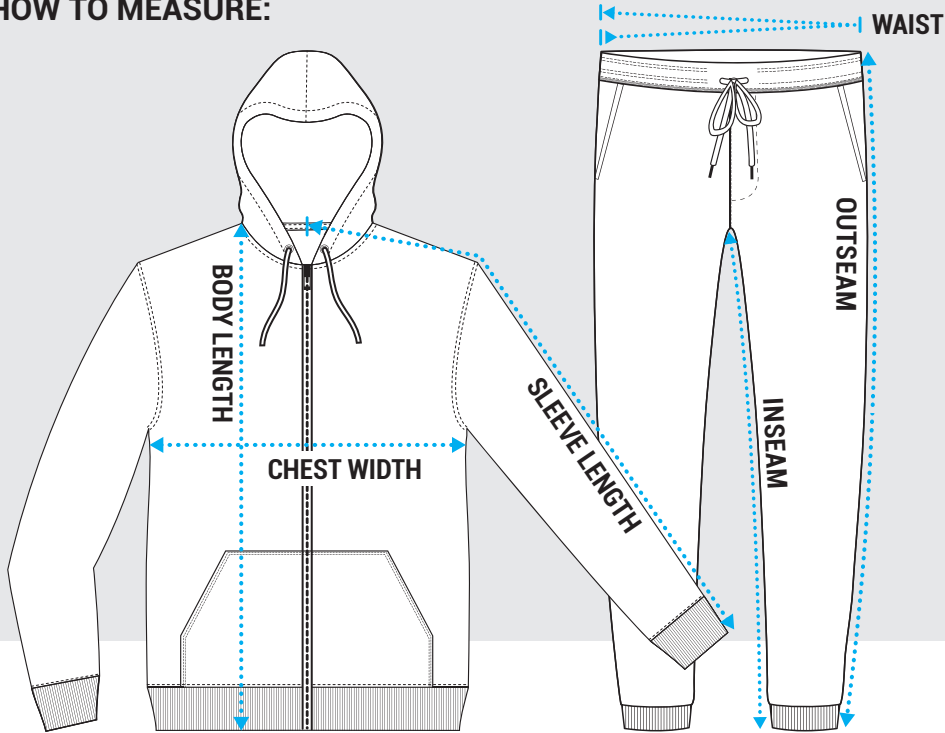

SIZING CHART

HOW TO MEASURE:

STYLES INDEX:

INDEPENDENT COLLECTION	Pg. 1-2
AFX COLLECTION	Pg. 2-3
EXPEDITION COLLECTION	Pg. 3-5
STANDARD SUPPLY COLLECTION	Pg. 5-6
PREMIUM COLLECTION	Pg. 6-8
JERSEY COLLECTION	Pg. 8
YOUTH COLLECTION	Pg. 9-10

INDEPENDENT COLLECTION

IND20PNT - MENS MIDWEIGHT FLEECE PANT

DESCRIPTION	XS	S	M	L	XL	2XL
WAIST	26-28	28-31	31-33	33-35	35-38	38-42
INSEAM	28	29.5	30	30	30.5	30.5
OUTSEAM	38	40	41	41.5	42.5	43

IND20SRT - MENS MIDWEIGHT FLEECE SHORT

DESCRIPTION	XS	S	M	L	XL	2XL
WAIST	26-28	28-31	31-33	33-35	35-38	38-42
INSEAM	9	9	9	9	9	9
OUTSEAM	19.5	20	20.5	21	21.5	22

IND40RP - MENS LIGHTWEIGHT RAGLAN HOODED PULLOVER

DESCRIPTION	XS	S	M	L	XL	2XL	3XL
BODY LENGTH FROM HPS	26.5	27.5	28.5	29.5	30.5	31.5	32.5
CHEST WIDTH 1" BELOW ARMHOLE	20	21	22	23	24	25	26
SLEEVE LENGTH FROM CENTER BACK INC CUFF RIB	33.5	34.75	36	37.25	38.5	39.75	41

IND45UVZ - UNISEX HEAVYWEIGHT VARSITY ZIP HOOD

DESCRIPTION	XS	S	M	L	XL	2XL	3XL
BODY LENGTH FROM HPS	26	27	28	29	30	31	32
CHEST WIDTH 1" BELOW ARMHOLE	18	20	22	24	26	27	28
SLEEVE LENGTH FROM CENTER BACK TO HEM	33.5	34.5	35.5	36.5	37.5	38.5	39.5